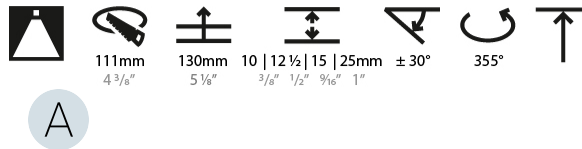

PHYSICAL

Shape: Round
Diameter (mm): 107
Diameter (in): 4 3/16
Height (mm): 112
Height (in): 4 7/16
Ceiling Thickness (mm): 10 / 12.5 / 15 / 25
Ceiling Thickness (in): 3/8 or 1/2 or 9/16 or 1
Min. Recessing Depth (mm): 130
Min. Recessing Depth (in): 5 1/8
Light Distribution: Adjustable / Downlight
Weight (kg): 0.596
Weight (lbs): 1.31
Fixture Finish: SSR / BKV / CWI / CRY / HAB / UFT / ITA / RUA / FTG / MYG / LOD / PUS / FRO / FUP / KIA / POP / BLS / SPG / MEY / GOH / GUM / CHC / COM / ABZ / JAG / OBR / MOS / ROR
Fixture Material: Aluminum Die Cast
Cut-out Measurements: Ø 111mm / 4 3/8"
Upon Request: Unique Ceiling Thickness

ELECTRICAL

Lamp Type: LED (Zhaga Standard)
Input Wattage (W): 13.2 / 16.5
Total Output Wattage (W): 12.1 / 14.7
Dimming: Tri-Mode (Non-Dimming and Phase Dimming (120Vac only) and 0-10V Dimming)
Driver Included: No
Driver Location: Recessed Housing
Driver Type: Constant Current - Universal
Driver Class: Class 2
Housing: See components
Input Voltage (V): 120 - 277
Constant Current (MA): 350

LED

Number of LEDs: 1
Color Temperature (°K): 2700 / 3000 / 3500 / 4000
Max. Delivered Lumen (lm): 850 / 950 / 1019 / 1040
Nominal Lumen (lm): 960 / 1070 / 1156 / 1180
CRI: >90 CRI
Lamp Life (hrs): 50000
Upon Request: RGB-W Tunable White Special Color Temperature Special LED

OPTICAL

Reflector: 10
Adjustability: Rotational 355°; Tilt 30°
Upon Request: Special Beam Angles

RATINGS AND CERTIFICATIONS